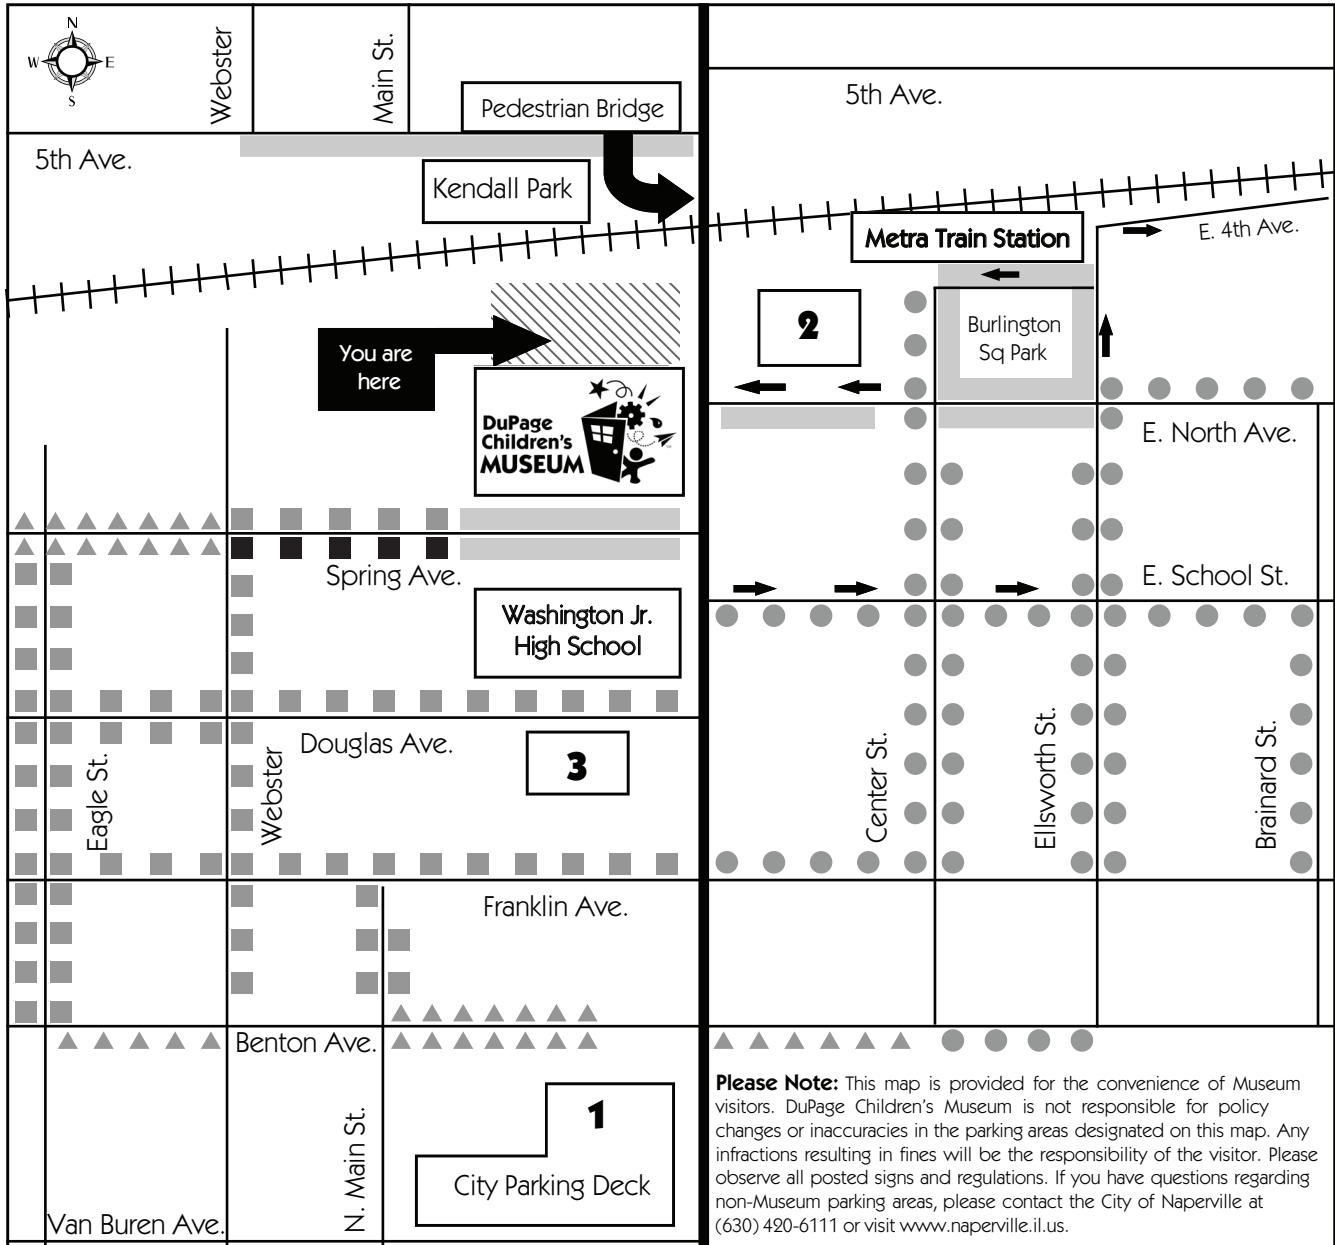

# Sorry, parking is full!

If the Museum parking lot is at capacity, please use one of the following alternative parking areas.

- 1** Any Days – City of Naperville Parking Deck. Ground level parking (3 hrs) or all day 2nd level parking & up, both free of charge after 9:00 a.m.
- 2** Weekends Only – Parking in commuter permit spots is allowed free of charge on Saturday & Sunday only.
- 3** Weekends & School Holidays – Parking in Washington Jr. High School lot allowed on weekends & school holidays only.

**\$2 Daily Fee parking.** You must walk to Metra train station to deposit \$2 in central slot for all day parking. 6 a.m.– 6 p.m.

- ● ● ● 4 hour parking\*
- ▲ ▲ ▲ ▲ 2 hour parking\*
- ■ ■ ■ 3 hour parking\*\*
- ➔ One-way road EAST      ➜ One-way road WEST

\* 2, 3 and 4 hour parking is free of charge during posted hours. Please note hours on signs.  
 \*\* 3 hour parking 8:00 a.m. -2:30 p.m.; NO parking 2:30-3:30 p.m.