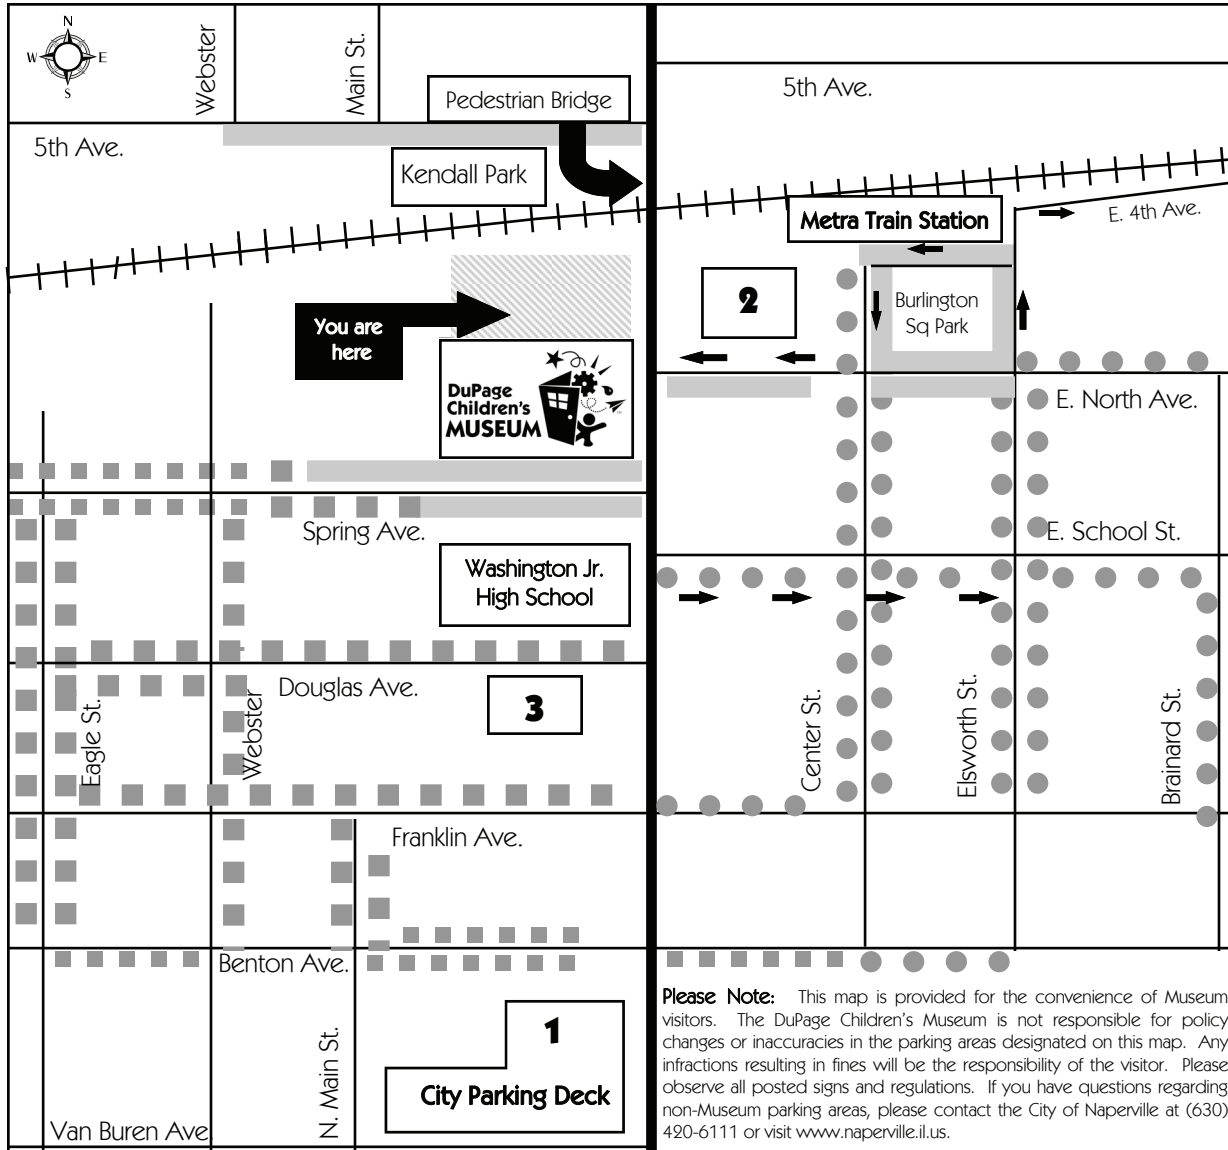

Sorry parking is full!

If the Museum parking lot is at capacity, please use one of the following alternative parking areas.

- 1** Any days- City of Naperville Parking Deck. Ground level parking (3 hrs) or all day 2nd level parking, both free of charge.
- 2** Weekends Only- Parking in commuter permit spots is allowed free of charge on Saturday & Sunday only.
- 3** Weekends & School Holidays- Parking in Washington Jr. High School lot allowed on weekends & school holidays only.

■ \$2 Daily Fee parking. You must walk to Metra train station to deposit \$2 in central slot for all day parking. 6 a.m. – 6 p.m.

● 4 hour parking* ■ 3 hour parking* ■ 2 hour parking*

* 2, 3 and 4 hour parking is free of charge during posted hours. Please note hours on signs.

➔ One-way road EAST ← One-way road WEST